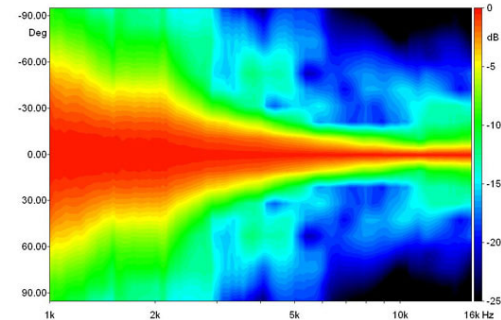

### NOTES:

Sold only in combination with a FaitalPRO 1.4" HF Driver

(1) 4 π sr acoustic loading

(2) Average value in frequency range: 1-16 KHz

DIRECTIVITY INDEX

BEAMWIDTH

HORIZONTAL BEAMWIDTH

VERTICAL BEAMWIDTH

HORIZONTAL POLAR PATTERN

VERTICAL POLAR PATTERN