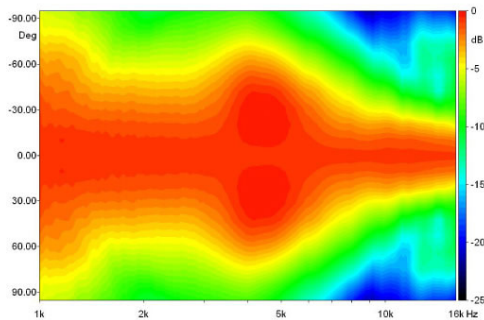

### NOTES:

Sold only in combination with a FaitalPRO 1.4" HF Driver

(1) 4 π sr acoustic loading

(2) Average value in frequency range: 1-16 KHz

DIRECTIVITY INDEX

BEAMWIDTH

HORIZONTAL BEAMWIDTH

VERTICAL BEAMWIDTH

HORIZONTAL POLAR PATTERN

VERTICAL POLAR PATTERN