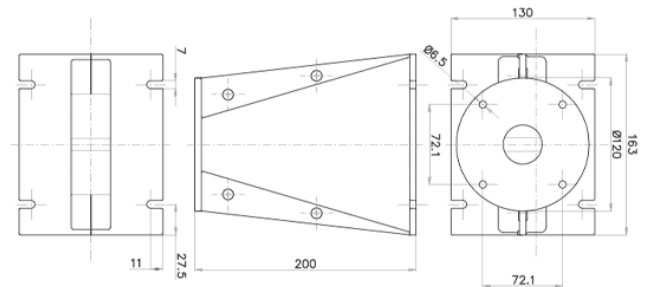

NOTES:

Sold only in combination with a FaitalPRO 1.4" HF Driver

(1) 4 π sr acoustic loading

(2) Average value in frequency range: 1-16 KHz