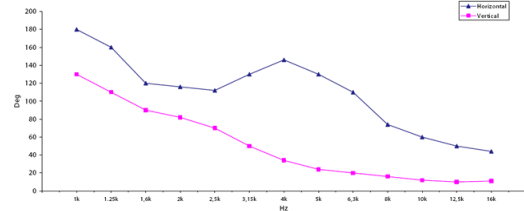

### NOTES:

Sold only in combination with a FaitalPRO 1.4" HF Driver

(1) 4 π sr acoustic loading

(2) Average value in frequency range: 1-16 KHz

DIRECTIVITY INDEX

BEAMWIDTH

HORIZONTAL BEAMWIDTH

VERTICAL BEAMWIDTH

HORIZONTAL POLAR PATTERN

VERTICAL POLAR PATTERN