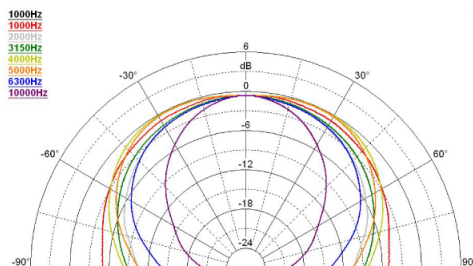

### NOTES:

Sold only in combination with a FaitalPRO 1.4" HF Driver

(1) 4 π sr acoustic loading

(2) Average value in frequency range: 1-16 KHz

DIRECTIVITY INDEX

BEAMWIDTH

HORIZONTAL BEAMWIDTH

VERTICAL BEAMWIDTH

HORIZONTAL POLAR PATTERN

VERTICAL POLAR PATTERN