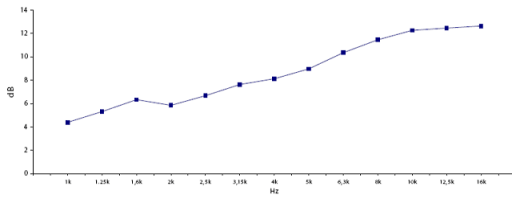

### NOTES:

Sold only in combination with a FaitalPRO 1.4" HF Driver

(1) 4 π sr acoustic loading

(2) Average value in frequency range: 1-16 KHz

DIRECTIVITY INDEX

BEAMWIDTH

HORIZONTAL BEAMWIDTH

VERTICAL BEAMWIDTH

HORIZONTAL POLAR PATTERN

VERTICAL POLAR PATTERN