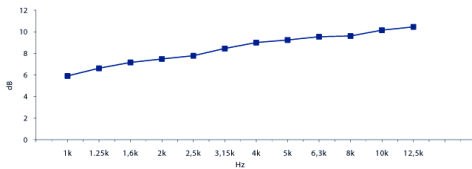

PART NUMBER

Part Number TR992586

NOTES:

Sold only in combination with a FaitalPRO 1.4" HF Driver

- (1) 4 π sr acoustic loading
- (2) Average value in frequency range: 1÷12.5 KHz
- (3) Average values on horizontal and vertical planes

DIRECTIVITY INDEX

BEAMWIDTH

HORIZONTAL BEAMWIDTH

VERTICAL BEAMWIDTH

HORIZONTAL POLAR PATTERN

VERTICAL POLAR PATTERN